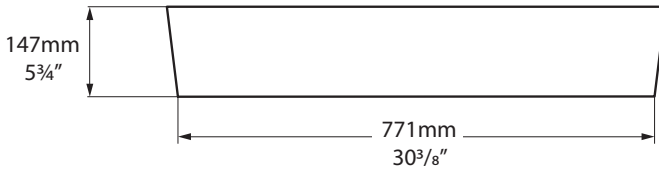

Collections connexes / Colecciones relacionadas

ios

Tubo faucet - TU-16

ios 80

VB-IOS-80-NO / VB-IOS80-xx-NO

Top view

Front view

Side view