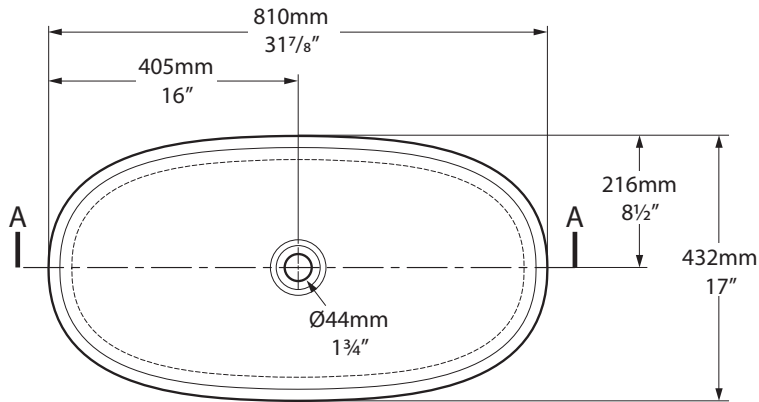

Collections connexes / Colecciones relacionadas

ios

Tubo faucet - TU-16

ios 80

VB-IOS-80-NO / VB-IOS80-xx-NO

Top view

Front view

Side view

Section AA

*All measurements subject to +/-5% tolerance