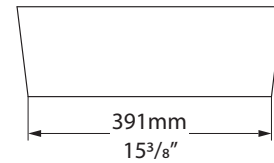

Collections connexes / Colecciones relacionadas

ios

Tubo faucet - TU-16

ios 80

VB-IOS-80-NO / VB-IOS80-xx-NO

Top view

Front view

Side view